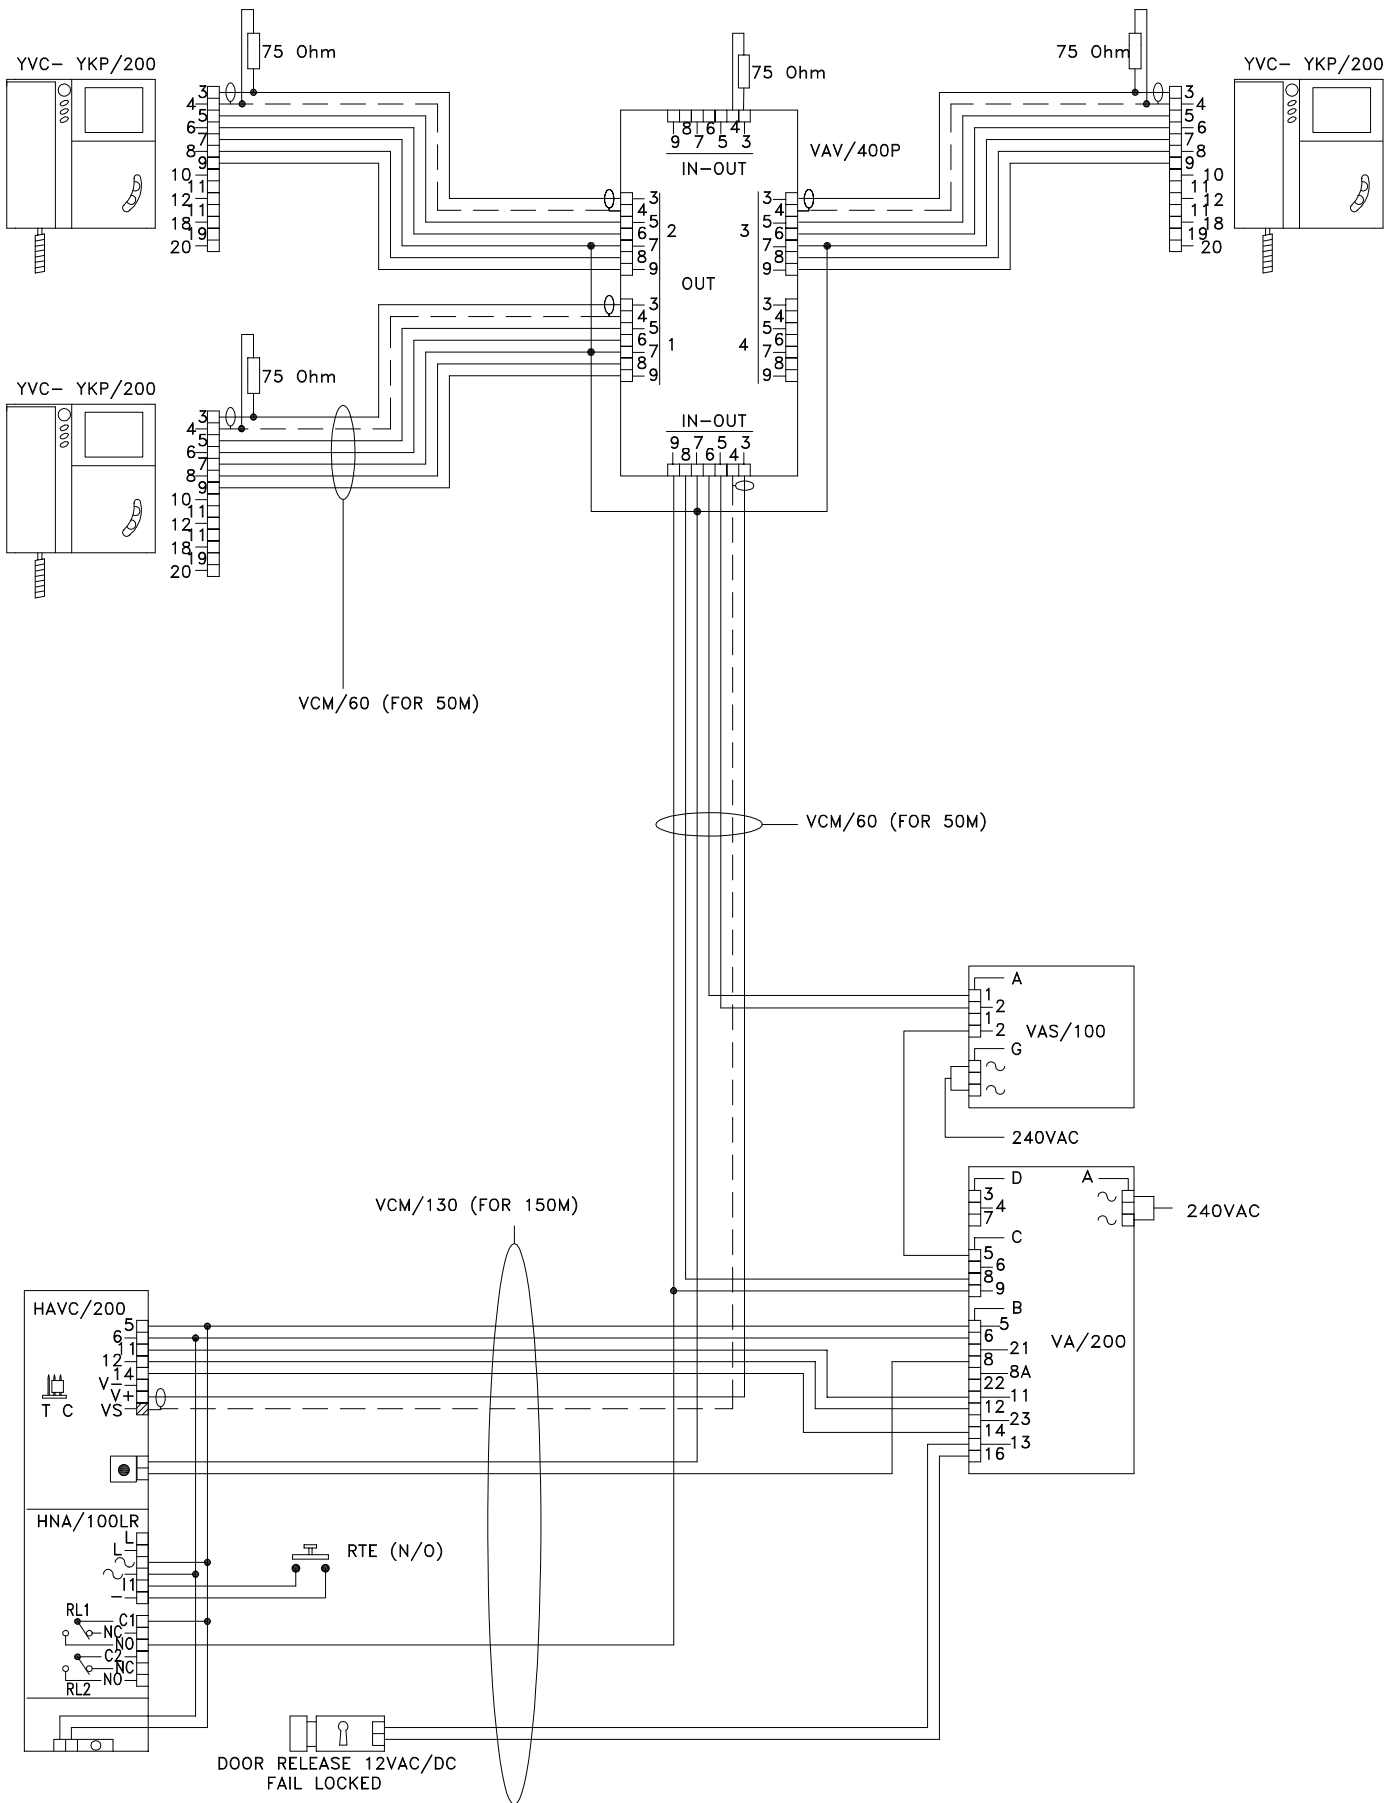

NOTE: CABLE EQUIVALENTS

VCM/130 = RG59 COAX + 4 CORES @ 1.0MMSQ + 8 CORES @ 0.5MMSQ

VCM/60 = RG59 COAX + 2 CORES @ 1.0MMSQ + 3 CORES @ 0.5MMSQ

<p>BPT (UK) LTD. HERTS. ENGLAND</p>	<p>PREPARED FOR INSTALLER INFORMATION</p>	<p>DATE: 15/07/04</p>	<p>DRAWN: RC</p>
<p>DRAWING TITLE: 1 X 1 BUTTON TARGHA VIDEO ENTRY PANEL WITH KEYPAD & 3 LYNEA MONITORS</p>		<p>REVISED:</p>	<p>DRAWING No: B-1T1Y3LK</p>